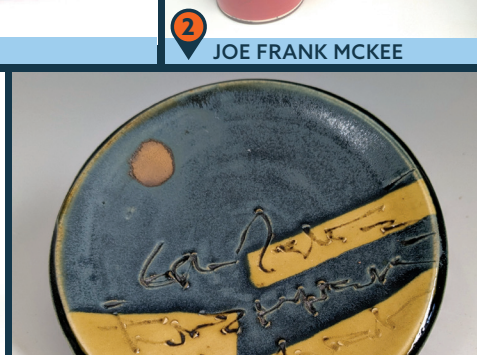

# The Clay Collective

POTTERY TOUR | CAMBRIDGE • DEERFIELD • JOHNSON CREEK • LAKE MILLS

Join us for the Clay Collective's 13th Annual Spring Pottery Tour May 3 and May 4. Our studios and galleries in South Central Wisconsin will be open with our newest pots on display plus the work of twenty-three guest potters that have been especially invited to show with us this year. There will also be studio demonstrations by Bruce Johnson.

9 JIM AND LINDA WINEGAR

8 DELORES FORTUNA

2 JOE FRANK MCKEE

5 HIRONOBU NISHITATENO (NISHI)

6 ROBERTA POLFUS

7 KEN NEKOLA

5 GLEN CUTCHER

8 MICHAEL SHAEEL