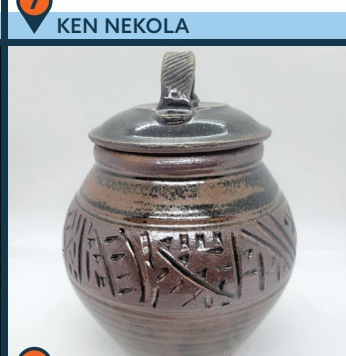

9 RIC LAMORE