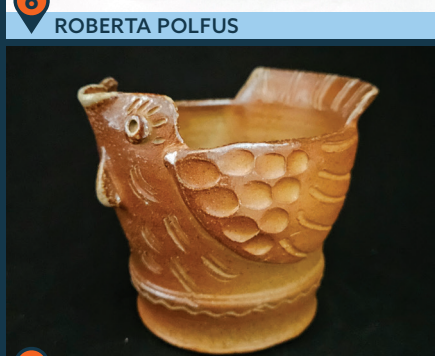

# The Clay Collective

POTTERY TOUR | CAMBRIDGE • DEERFIELD • JOHNSON CREEK • LAKE MILLS

Join us for the Clay Collective's 13th Annual Spring Pottery Tour May 3 and May 4. Our studios and galleries in South Central Wisconsin will be open with our newest pots on display plus the work of twenty-three guest potters that have been especially invited to show with us this year. There will also be studio demonstrations by Bruce Johnson.

9 JIM AND LINDA WINEGAR

8 DELORES FORTUNA

2 JOE FRANK MCKEE

5 HIRONOBU NISHITATENO (NISHI)

6 ROBERTA POLFUS

7 KEN NEKOLA

5 GLEN CUTCHER

8 MICHAEL SHAEEL